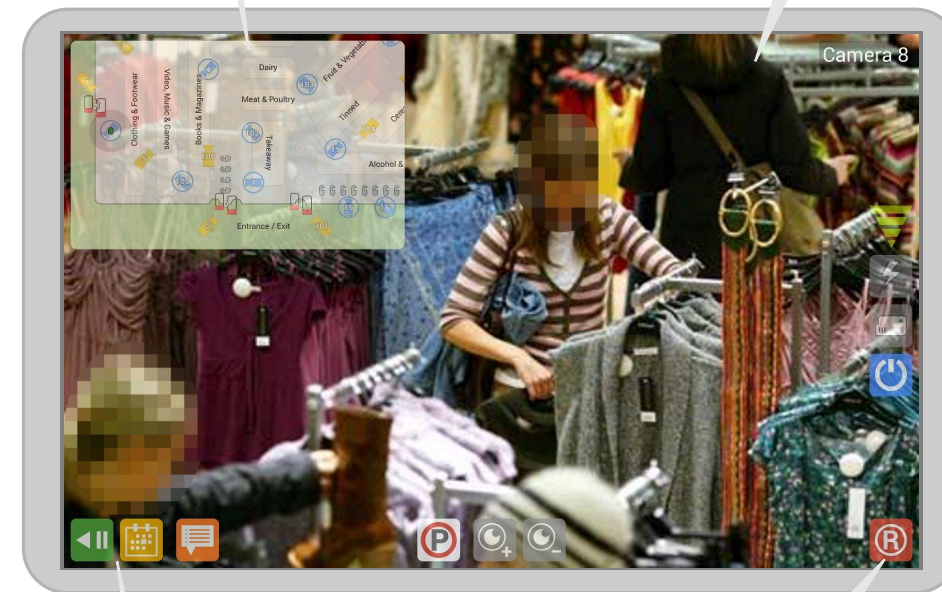

## Key Benefits

Designed to be used in stores where staffing and space are limited (can be attached to wall and desk surfaces on the shopfloor)

Integrates wirelessly with existing surveillance (CCTV, EAS) systems

Simple to install

Highly portable: can be moved around the shopfloor with little effort

Super easy to use: select / control cameras and record / playback video with the tap and swipe of a finger

Secure: encrypted communications and strict sign-in / sign-out procedures

### Shopfloor Map

A map of the shopfloor shows where CCTV cameras and EAS antennae are located. A user can scroll around the map with the swipe of a finger, and tap a camera's icon to select and control it

### Video

Live video from the selected camera is displayed full-screen. A user can pan / tilt the camera with a swipe, and zoom with a pinch. Also, full-screen recorded video can be played-back with simple taps and swipes