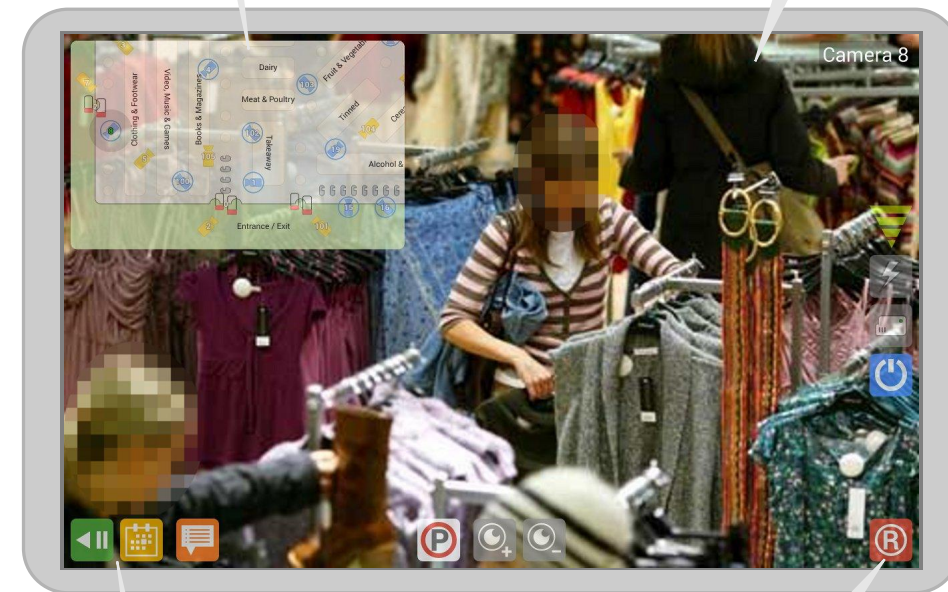

Integrates wirelessly with existing surveillance
(CCTV, EAS) systems

Simple to install

Highly portable: can be moved around the
shopfloor with little effort

Super easy to use: select / control cameras
and record / playback video with the
tap and swipe of a finger

Secure: encrypted communications and
strict sign-in / sign-out procedures

Great support: contact the Company's
founder with questions and issues

Shopfloor Map

A map of the shopfloor shows where
CCTV cameras and EAS antennae are
located. A user can scroll around the map
with the swipe of a finger, and tap a
camera's icon to select and
control it

Video

Live video from the selected camera
is displayed full-screen. A user can pan / tilt
the camera with a swipe, and zoom with a
pinch. Also, full-screen recorded video
can be played-back with simple
taps and swipes